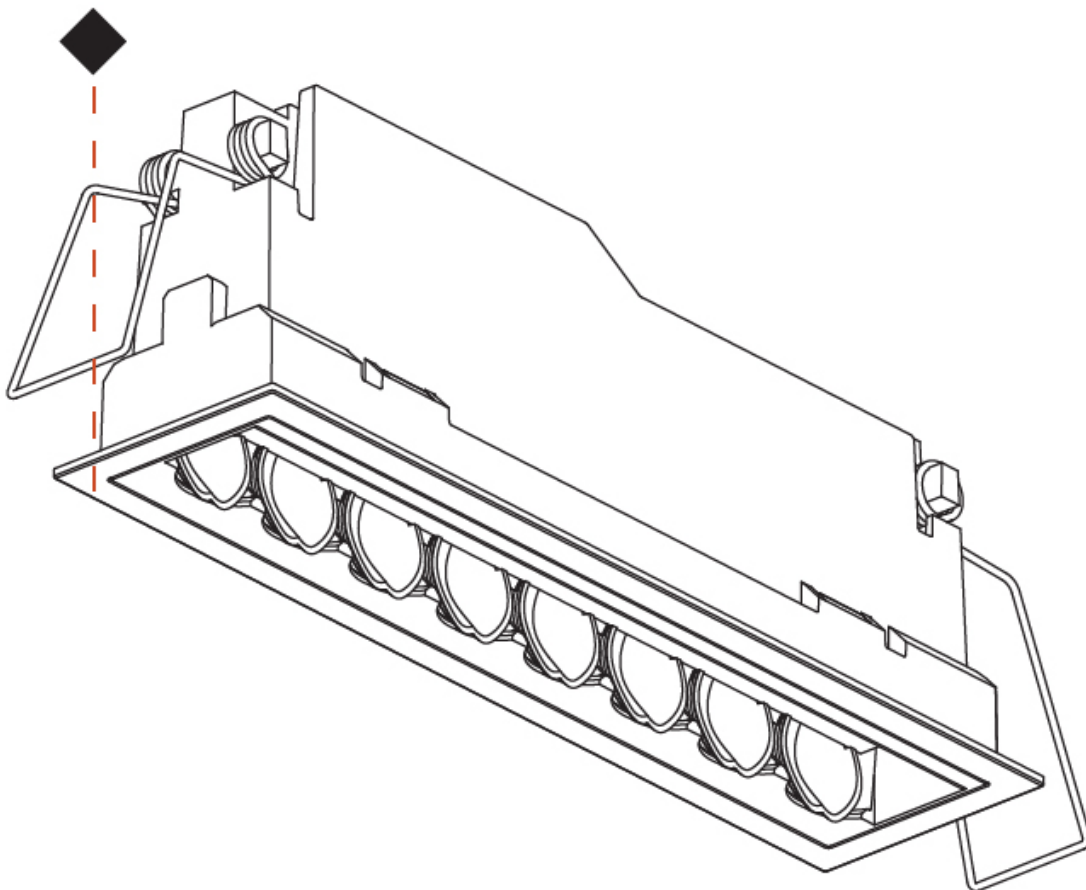

MAGIQ HOLLOW WALLWASH RECESSED

A35582-

PROJECT	_____
TYPE	_____
SPECIFIER	_____
QUANTITY	_____
DATE	_____

A