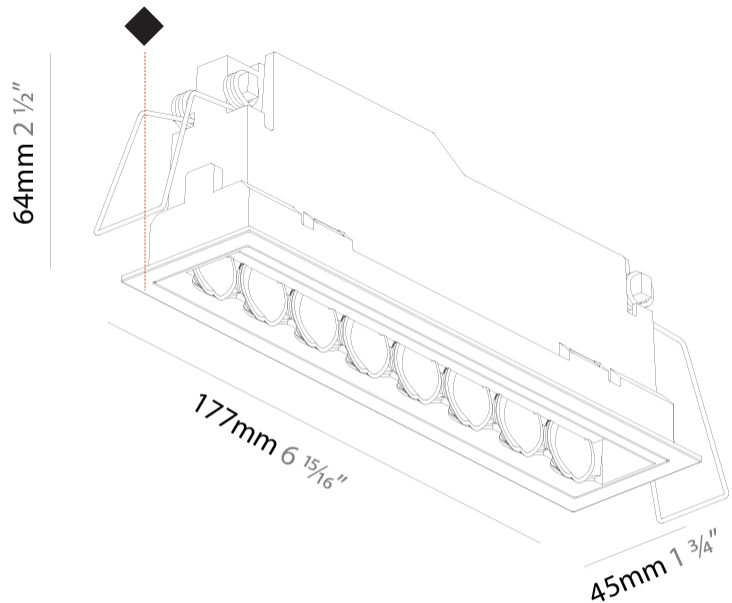

GENERAL

Series: Magiq Hollow Wallwash
Subseries: Magiq Hollow Wallwash
Brand: Prolicht
Division: Architectural
Mounting Type: Recessed
Mounting Location: Ceiling
Subcategory: Wallwash

PHYSICAL

Shape: Rectangle
Length (mm): 177
Length (in): 6 ¹⁵/₁₆
Width (mm): 45
Width (in): 1 ³/₄
Height (mm): 64
Height (in): 2 ¹/₂
Ceiling Thickness (mm): 5 - 30
Ceiling Thickness (in): 1/16 - 1 ³/₁₆
Min. Recessing Depth (mm): 100
Min. Recessing Depth (in): 3 ¹⁵/₁₆
Light Distribution: Downlight
Fixture Finish: SSR / BKV / CWI / CRY / HAB / UFT / ITA / RUA / FTG / MYG / LOD / PUS / FRO / FUP / KIA / POP / BLS / SPG / MEY / GOH / GUM / CHC / COM / ABZ / JAG / OBR / MOS / ROR
Fixture Material: Aluminum Die Cast
Cut-out Measurements: 170mm / 6 11/16" x 38mm / 1 1/2"

ELECTRICAL

Lamp Type: LED (Zhaga Standard)
Input Wattage (W): 19
Total Output Wattage (W): 17.2
Dimming: Tri-Mode (Non-Dimming and Phase Dimming (120Vac only) and 0-10V Dimming)
Driver Included: No
Driver Location: Remote
Driver Type: Constant Current - Universal
Driver Class: Class 2
Input Voltage (V): 120 - 277
Constant Current (MA): 700

LED

Number of LEDs: 8
Color Temperature (°K): 2700 / 3000 / 3500 / 4000
Max. Delivered Lumen (lm): 1270 / 1270 / 1513 / 1544
Nominal Lumen (lm): 1492 / 1492 / 1778 / 1814
CRI: >90 CRI
Lamp Life (hrs): 50000

OPTICAL

RATINGS AND CERTIFICATIONS

Certified By: CSA Certified to UL and CSA Standards
IP rating: IP20